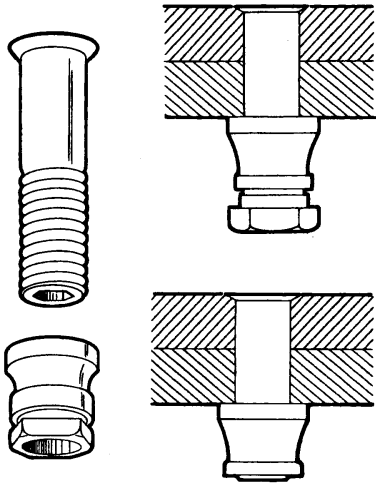

PRODUCT SPECIFICATIONS

Hi-Lok® and Hi-Tigue®

Manufactured and stocked by West Coast Aerospace, Inc., the preferred fastener system in use today by every major airframe producer and airlines worldwide.

HI-LOK PINS

HL10, 11, 12, 13V-
HL18, 19, 20, 21-
HL22, 23-
HL40, 41-
HL48, 49-
HL50, 51-
HL56, 57-
HL62, 63, 64, 65-
HL68, 69-
HL101, 103, 105, 107-
HL110, 111, 112, 113V-
HL118, 119-
HL120, 121, 122, 123, 129-
HL140, 141-
HL148, 149-
HL202, 203, 204, 205, 207-
HL208, 209-
HL218, 219, 220, 221-
HL227, 233-
HL240, 241-
HL248, 249-
HL255-
HL257, 258, 259-
HL325, 326, 327, 328, 329-
HL410, 411, 412, 413V-
HL440, 441, 442, 443, 445,
HL447, 448, 449-
HL452, 453, 454, 455-
HL508-
HL518, 519-
HL523
HL525, 527, 529-
HL537-
HL550, 551, 552, 553-
HL556, 557, 558, 559-
HL610, 611, 612, 613-